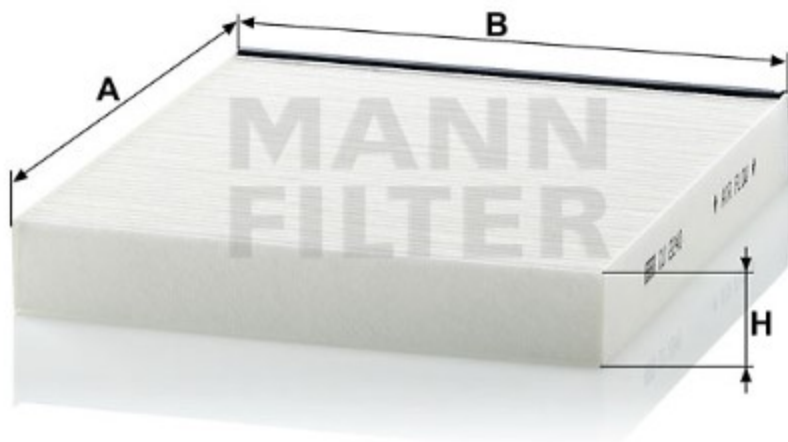

Search catalog...

CU 2240

[Back](#)

MANN-FILTER

Application

Cross reference

### Product description

<b>Filter type</b>	Cabin Air Filter
<b>GTIN code</b>	4011558405700
<b>Delivery status</b>	Available
<b>Product Details</b>	Particulate filter.
<b>Benefits</b>	What's the right cabin air filter for me?

### Dimensions (mm)

<b>A</b>	215
<b>B</b>	194
<b>H</b>	30

[Mounting Instruction](#)

[REACH information](#)