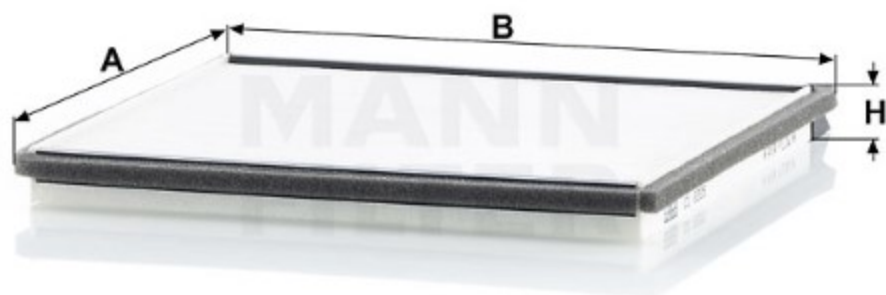

Search catalog...

CU 2225

Back

MANN-FILTER

Application

Cross reference

### Product description

<b>Filter type</b>	Cabin Air Filter
<b>GTIN code</b>	4011558247805
<b>Delivery status</b>	Available
<b>Product Details</b>	Particulate filter.
<b>Benefits</b>	What's the right cabin air filter for me?

### Dimensions (mm)

<b>A</b>	216
<b>B</b>	211
<b>H</b>	18

[Mounting Instruction](#)

[REACH information](#)