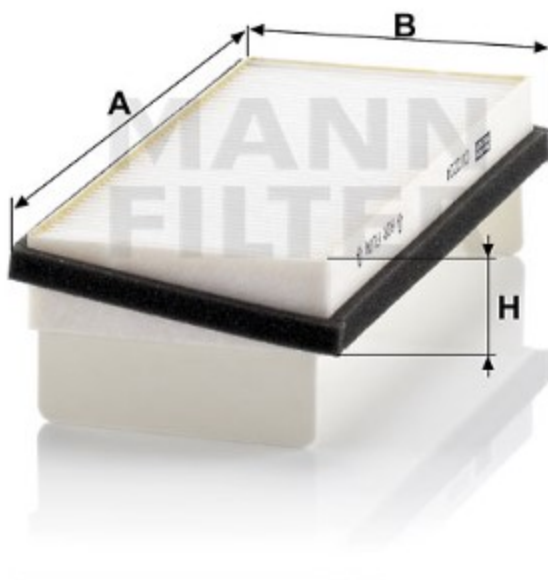

Search catalog...

CU 2224-2

Back

MANN-FILTER

Application

Cross reference

### Product description

|                        |                             |
|------------------------|-----------------------------|
| <b>Filter type</b>     | Cabin Air Filter            |
| <b>GTIN code</b>       | 4011558300401               |
| <b>Delivery status</b> | Available                   |
| <b>Product Details</b> | Set.<br>Particulate filter. |

### Dimensions (mm)

|          |     |
|----------|-----|
| <b>A</b> | 230 |
| <b>B</b> | 110 |
| <b>H</b> | 30  |

[Mounting Instruction](#)

REACH information