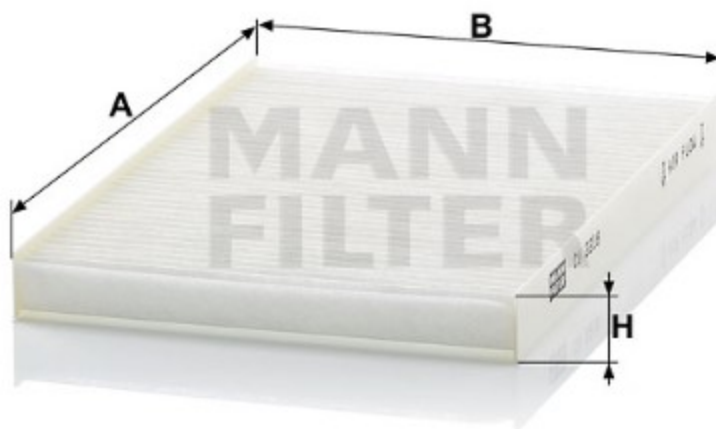

Search catalog...

CU 2218

MANN-FILTER

Application

Cross reference

### Product description

<b>Filter type</b>	Cabin Air Filter
<b>GTIN code</b>	4011558317409
<b>Delivery status</b>	Available
<b>Product Details</b>	Particulate filter.
<b>Benefits</b>	What's the right cabin air filter for me?

### Dimensions (mm)

<b>A</b>	220
<b>B</b>	149
<b>H</b>	20

REACH information