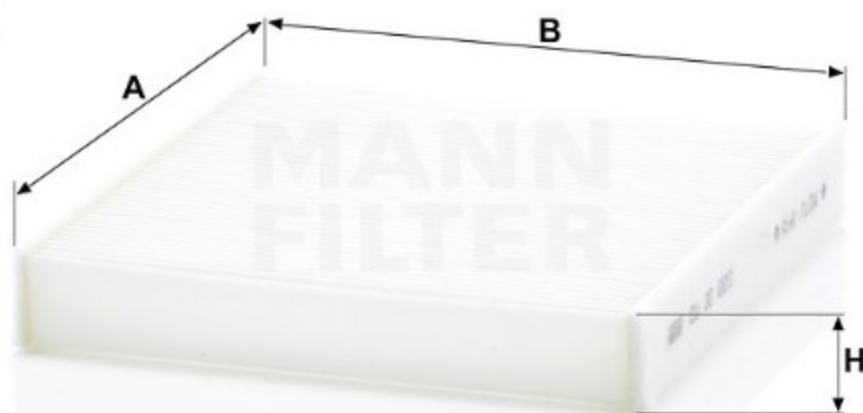

### Product description

<b>Filter type</b>	Cabin Air Filter
<b>GTIN code</b>	4011558059934
<b>Delivery status</b>	Available
<b>Product Details</b>	Particulate filter.
<b>Benefits</b>	What's the right cabin air filter for me?

### Dimensions (mm)

<b>A</b>	213
<b>B</b>	191
<b>H</b>	30

[Mounting Instruction](#)

360°

[REACH information](#)