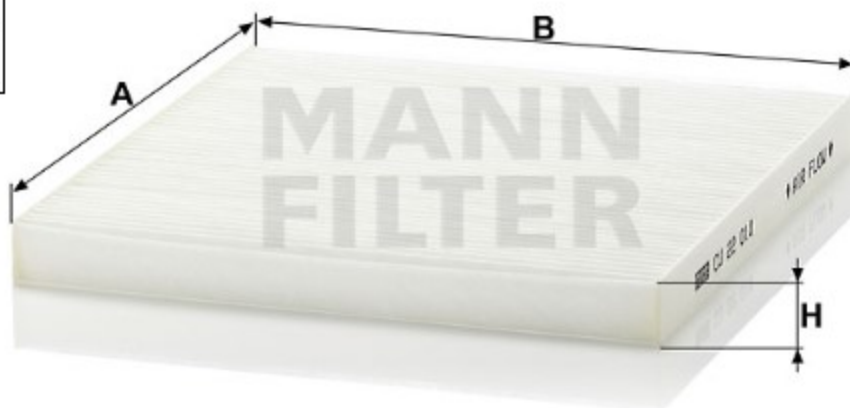

Search catalog...

CU 22 010

MANN-FILTER

Application

Cross reference

### Product description

<b>Filter type</b>	Cabin Air Filter
<b>GTIN code</b>	4011558020781
<b>Delivery status</b>	Available
<b>Product Details</b>	Particulate filter.
<b>Benefits</b>	What's the right cabin air filter for me?

### Dimensions (mm)

<b>A</b>	220
<b>B</b>	210
<b>H</b>	20

[Mounting Instruction](#)

[REACH information](#)