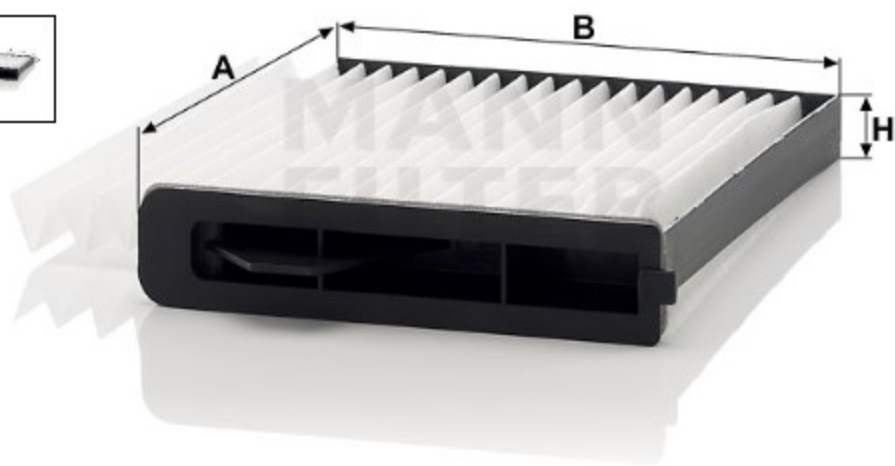

Search catalog...

CU 22 007

Back

MANN-FILTER

Application

Cross reference

Product description

Filter type	Cabin Air Filter
GTIN code	4011558016494
Delivery status	Available
Product Details	Particulate filter.
Benefits	What's the right cabin air filter for me?

Dimensions (mm)

A	216
B	169
H	21

[Mounting Instruction](#)

[REACH information](#)