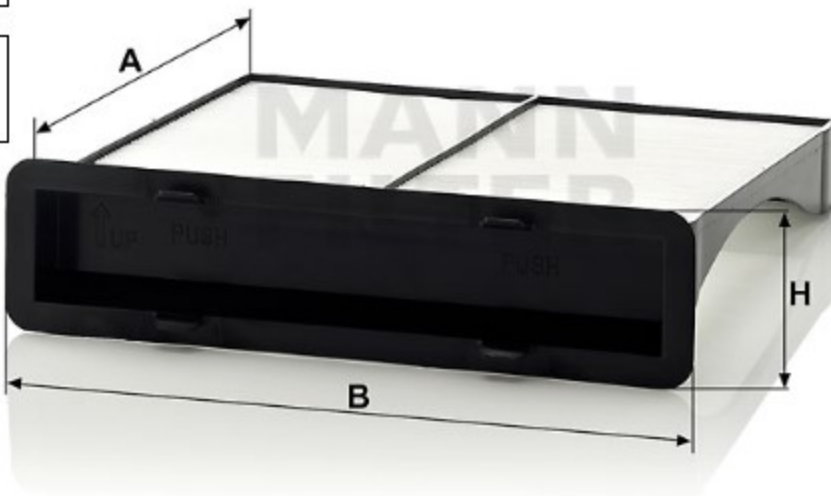

Search catalog...

CU 22 004

MANN-FILTER

Application

Cross reference

Product description

Filter type	Cabin Air Filter
GTIN code	4011558012007
Delivery status	Available
Product Details	Particulate filter.
Benefits	What's the right cabin air filter for me?

Dimensions (mm)

A	219
B	235
H	58

[Mounting Instruction](#)

[REACH information](#)