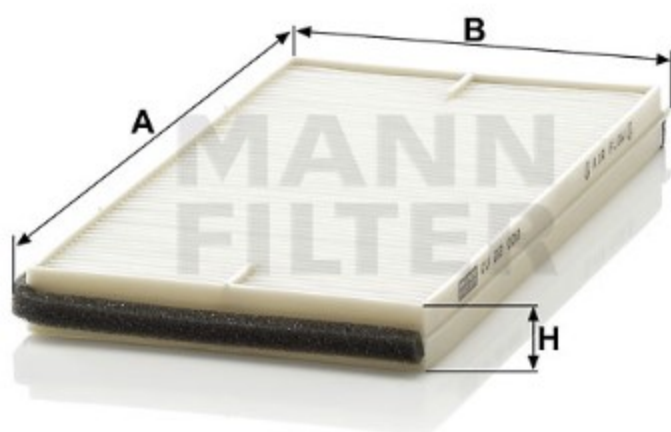

Search catalog...

CU 22 002-2

Back

MANN-FILTER

Application

Cross reference

Product description

Filter type	Cabin Air Filter
GTIN code	4011558542405
Delivery status	Available
Product Details	Set. Particulate filter.
Benefits	What's the right cabin air filter for me?

Dimensions (mm)

A	213
B	108
C	213
D	108
H	17

[Mounting Instruction](#)

[REACH information](#)