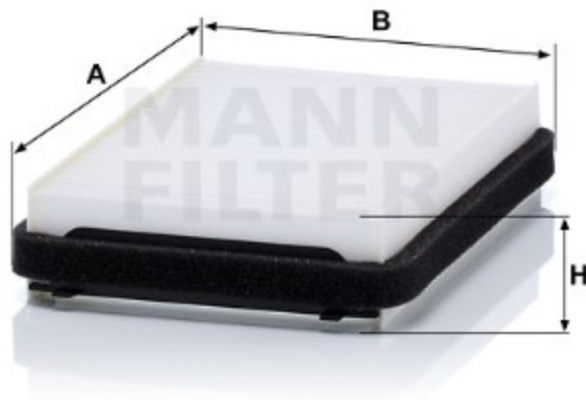

Search catalog...

CU 2136

Back

MANN-FILTER

Application

Cross reference

### Product description

<b>Filter type</b>	Cabin Air Filter
<b>GTIN code</b>	4011558322502
<b>Delivery status</b>	Available
<b>Product Details</b>	Particulate filter.
<b>Benefits</b>	What's the right cabin air filter for me?

### Dimensions (mm)

<b>A</b>	211
<b>B</b>	150
<b>H</b>	40

REACH information