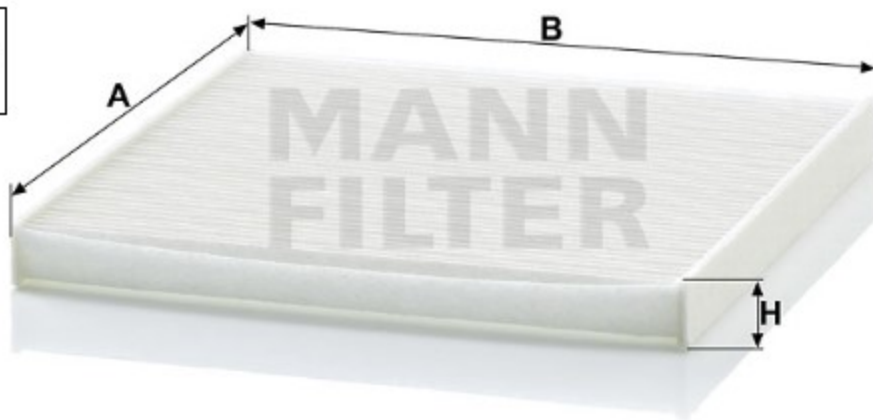

Search catalog...

CU 2131

MANN-FILTER

Application

Cross reference

### Product description

<b>Filter type</b>	Cabin Air Filter
<b>GTIN code</b>	4011558312008
<b>Delivery status</b>	Available
<b>Product Details</b>	Particulate filter.
<b>Benefits</b>	What's the right cabin air filter for me?

### Dimensions (mm)

<b>A</b>	218
<b>B</b>	218
<b>H</b>	17.5

Mounting Instruction

REACH information