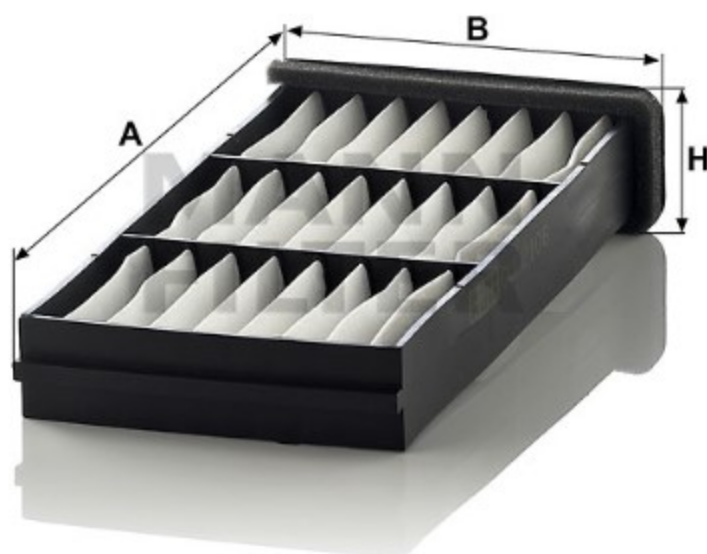

Search catalog...

CU 2106-2

 MANN-FILTER

 Application

 Cross reference

Product description

Filter type	Cabin Air Filter
GTIN code	4011558321307
Delivery status	Available
Product Details	Set. Particulate filter.

Benefits What's the right cabin air filter for me?

Dimensions (mm)

A	206
B	95
H	37

 [Mounting Instruction](#)

 REACH information