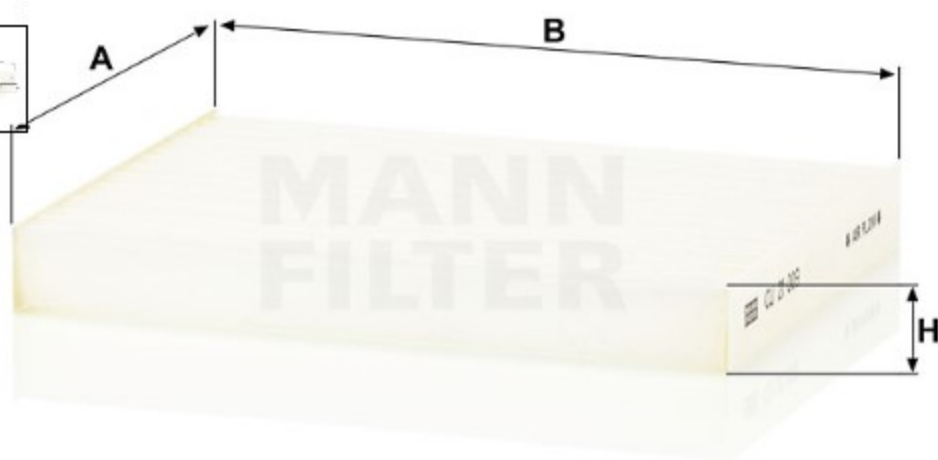

Search catalog...

CU 21 009

MANN-FILTER

Application

Cross reference

Product description

Filter type	Cabin Air Filter
GTIN code	4011558057268
Delivery status	Available
Product Details	Particulate filter.
Benefits	What's the right cabin air filter for me?

Dimensions (mm)

A	165
B	210
H	25

[Mounting Instruction](#)

[REACH information](#)