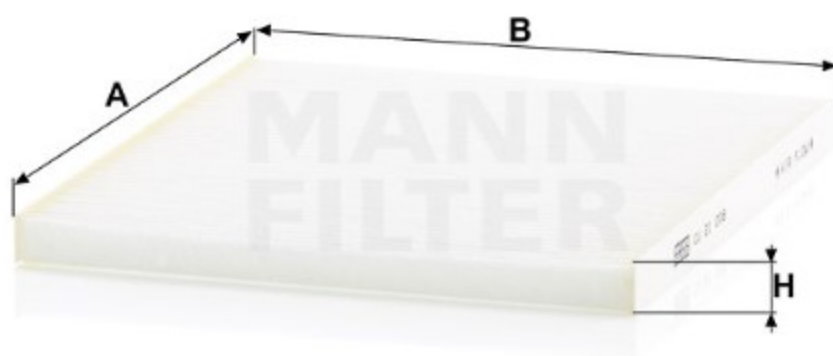

Search catalog...

CU 21 008

[Back](#)

MANN-FILTER

Application

Cross reference

### Product description

<b>Filter type</b>	Cabin Air Filter
<b>GTIN code</b>	4011558044558
<b>Delivery status</b>	Available
<b>Product Details</b>	Particulate filter.
<b>Benefits</b>	What's the right cabin air filter for me?

### Dimensions (mm)

<b>A</b>	209
<b>B</b>	191
<b>H</b>	15

[Mounting Instruction](#)

[REACH information](#)