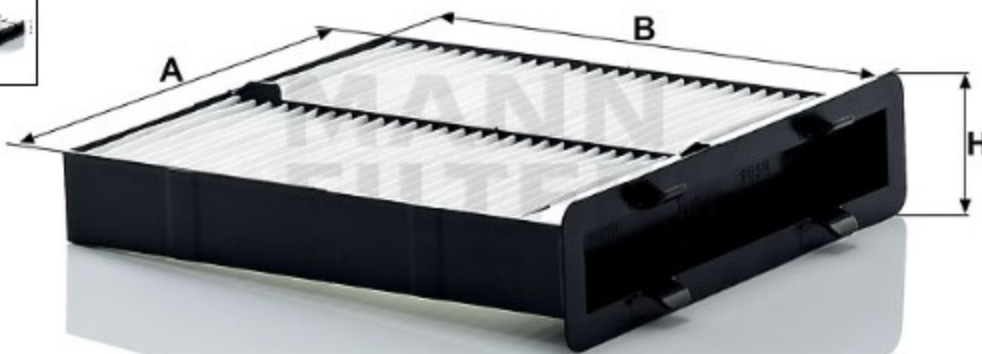

Search catalog...

CU 21 004

Back

MANN-FILTER

Application

Cross reference

Product description

Filter type	Cabin Air Filter
GTIN code	4011558012090
Delivery status	Available
Product Details	Particulate filter.
Benefits	What's the right cabin air filter for me?

Dimensions (mm)

A	175
B	202
H	48

[Mounting Instruction](#)

[REACH information](#)