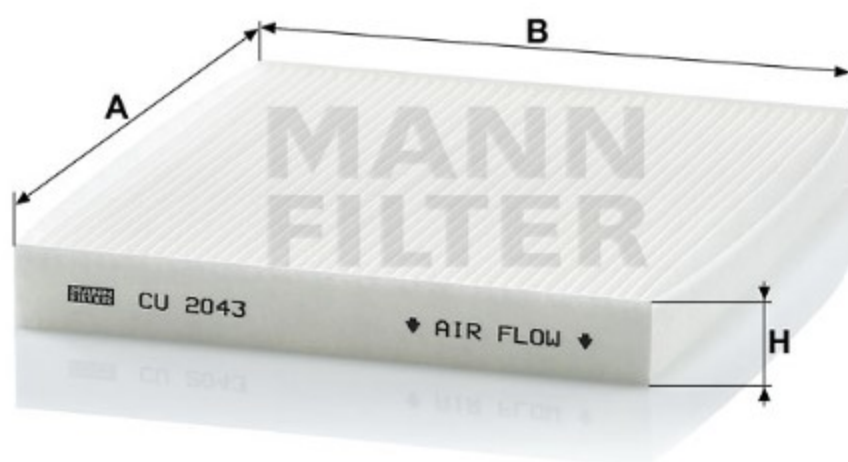

Search catalog...

CU 2043

MANN-FILTER

Application

Cross reference

Product description

Filter type	Cabin Air Filter
GTIN code	4011558311308
Delivery status	Available
Product Details	Particulate filter.
Benefits	What's the right cabin air filter for me?

Dimensions (mm)

A	197
B	216
H	25

[Mounting Instruction](#)

[REACH information](#)