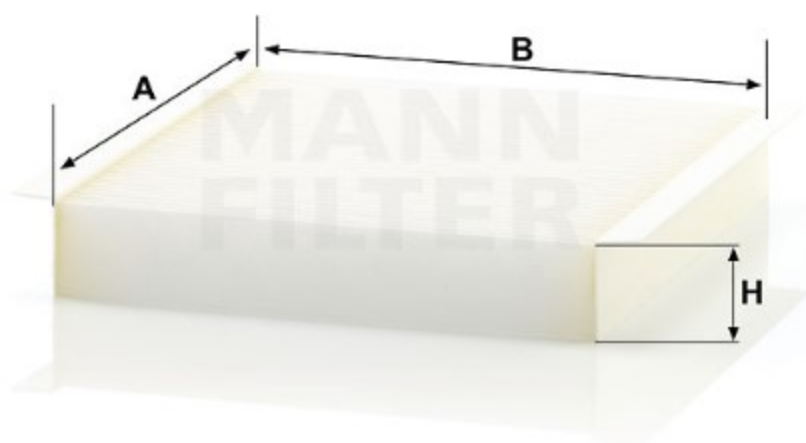

Search catalog...

CU 2040

MANN-FILTER

Application

Cross reference

Product description

Filter type	Cabin Air Filter
GTIN code	4011558544805
Delivery status	Available
Product Details	Particulate filter.
Benefits	What's the right cabin air filter for me?

Dimensions (mm)

A	200
B	177
H	30

[Mounting Instruction](#)

[REACH information](#)