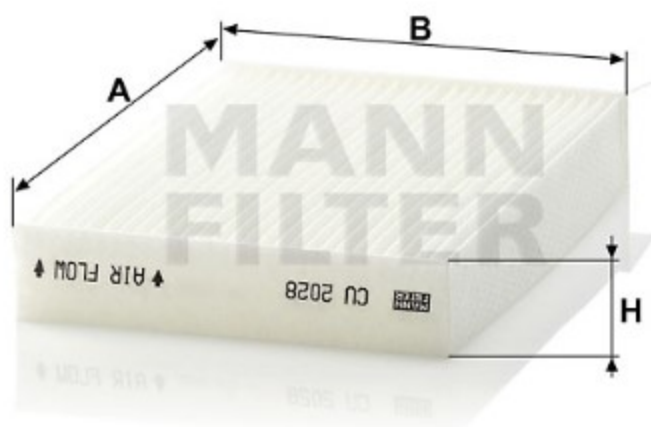

Search catalog...

CU 2028

MANN-FILTER

Application

Cross reference

Product description

Filter type	Cabin Air Filter
GTIN code	4011558559908
Delivery status	Available
Product Details	Particulate filter.
Benefits	What's the right cabin air filter for me?

Dimensions (mm)

A	199
B	142
H	30

[Mounting Instruction](#)

[REACH information](#)