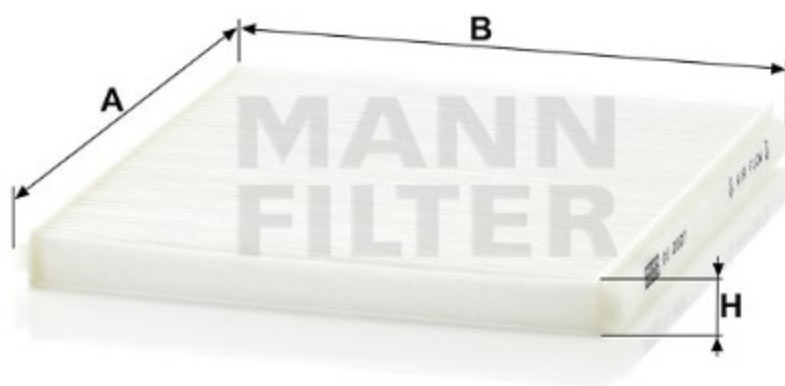

### Product description

<b>Filter type</b>	Cabin Air Filter
<b>GTIN code</b>	4011558540708
<b>Delivery status</b>	Obsolete
<b>Product Details</b>	Particulate filter.
<b>Benefits</b>	What's the right cabin air filter for me?

### Dimensions (mm)

<b>A</b>	199
<b>B</b>	188
<b>H</b>	17

[Mounting Instruction](#)

360°

[REACH information](#)