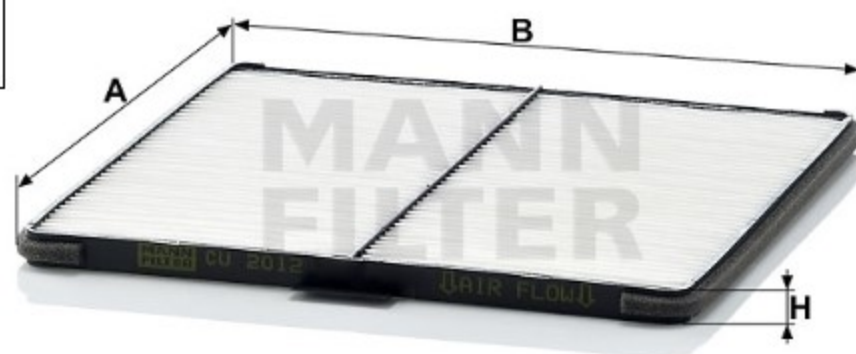

### Product description

<b>Filter type</b>	Cabin Air Filter
<b>GTIN code</b>	4011558541705
<b>Delivery status</b>	Available
<b>Product Details</b>	Particulate filter.
<b>Benefits</b>	What's the right cabin air filter for me?

### Dimensions (mm)

<b>A</b>	197
<b>B</b>	188
<b>H</b>	10

[Mounting Instruction](#)

360°

[REACH information](#)