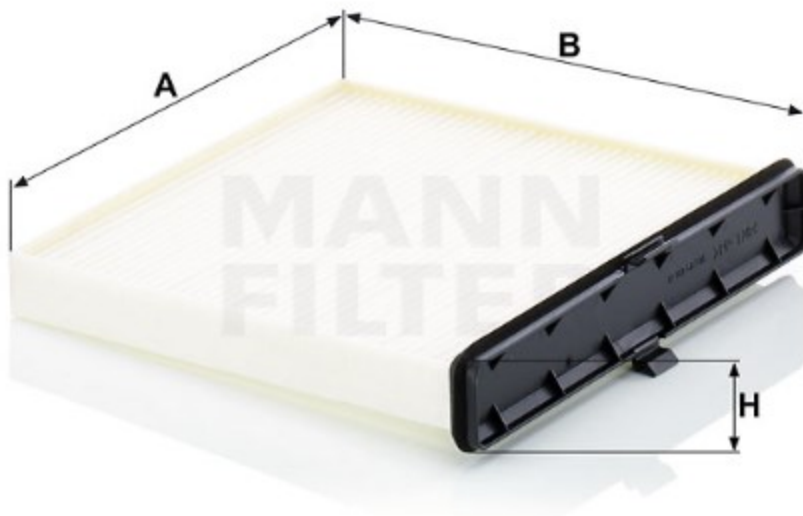

Search catalog...

CU 20 018

Back

MANN-FILTER

Application

Cross reference

Product description

Filter type	Cabin Air Filter
GTIN code	4011558071158
Delivery status	Available
Product Details	Particulate filter.
Benefits	What's the right cabin air filter for me?

Dimensions (mm)

A	196
B	201
H	37

[Mounting Instruction](#)

[REACH information](#)