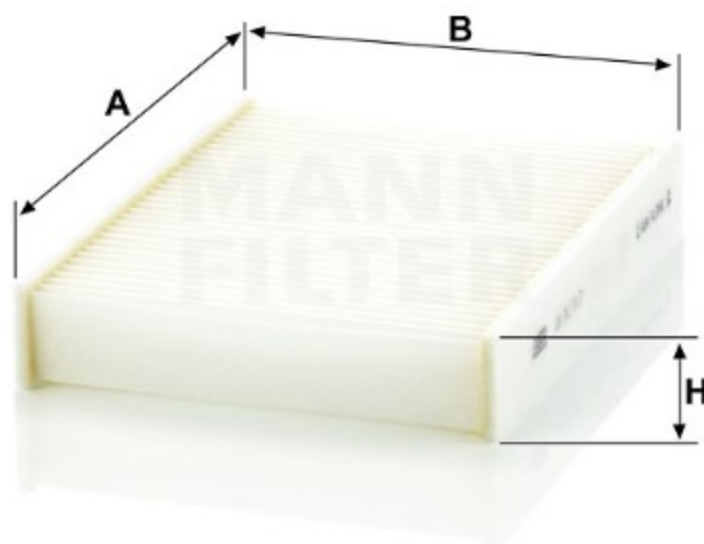

Search catalog...

CU 20 013

Back

MANN-FILTER

Application

Cross reference

Product description

Filter type	Cabin Air Filter
GTIN code	4011558059545
Delivery status	Available
Product Details	Particulate filter.
Benefits	What's the right cabin air filter for me?

Dimensions (mm)

A	195
B	146
H	32

[Mounting Instruction](#)

REACH information