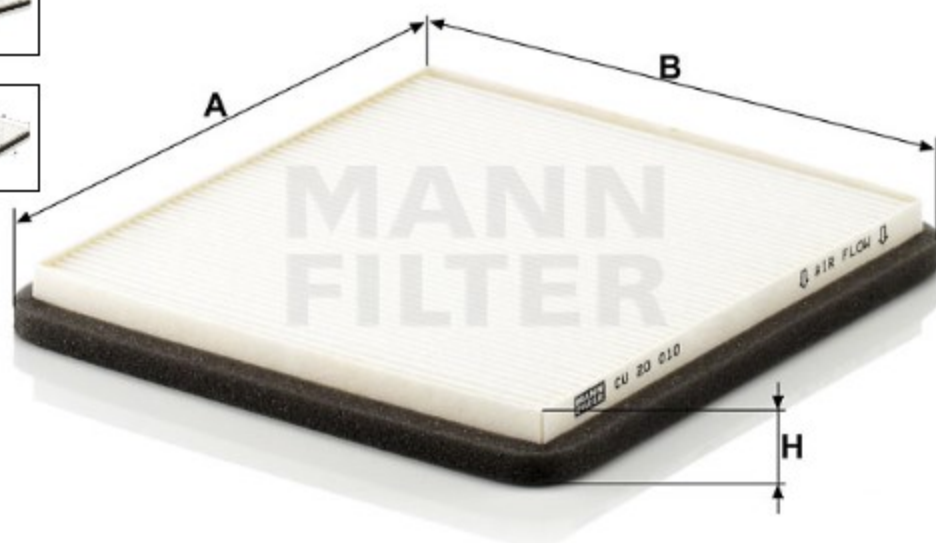

Search catalog...

CU 20 010

Back

MANN-FILTER

Application

Cross reference

Product description

Filter type	Cabin Air Filter
GTIN code	4011558020248
Delivery status	Available
Product Details	Particulate filter.
Benefits	What's the right cabin air filter for me?

Dimensions (mm)

A	200
B	185
H	20

[Mounting Instruction](#)

[REACH information](#)