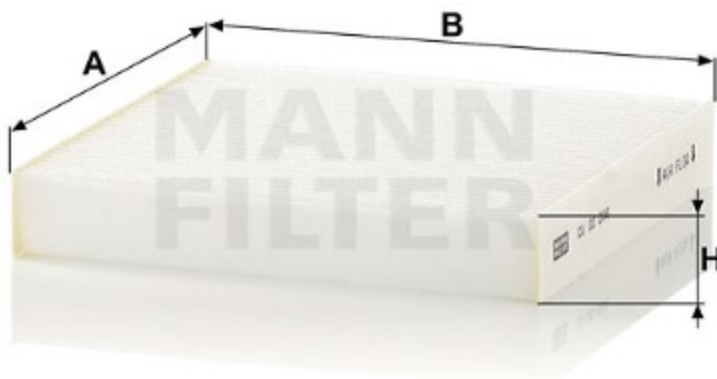

Search catalog...

CU 20 006

Back

MANN-FILTER

Application

Cross reference

Product description

Filter type	Cabin Air Filter
GTIN code	4011558031428
Delivery status	Available
Product Details	Particulate filter.
Benefits	What's the right cabin air filter for me?

Dimensions (mm)

A	194
B	188
H	30

[Mounting Instruction](#)

[REACH information](#)