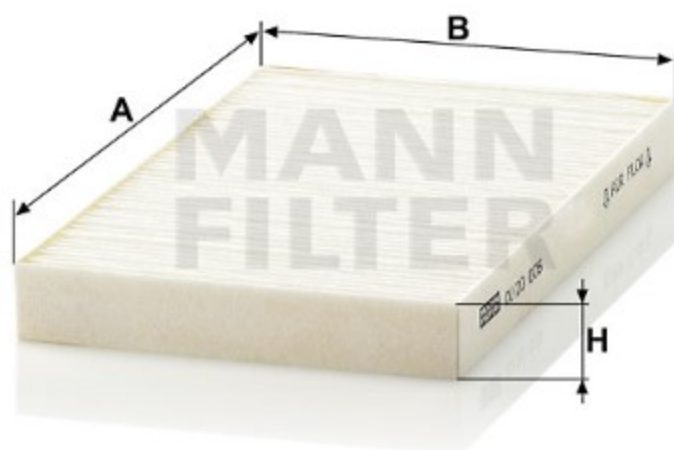

Search catalog...

CU 20 005-2

Back

MANN-FILTER

Application

Cross reference

Product description

Filter type Cabin Air Filter

GTIN code 4011558014933

Delivery status Available

Product Details Set.
Right-hand drive.
Particulate filter.

Benefits What's the right cabin air filter for me?

Dimensions (mm)

A 199

B 120

H 20

[Mounting Instruction](#)

[REACH information](#)