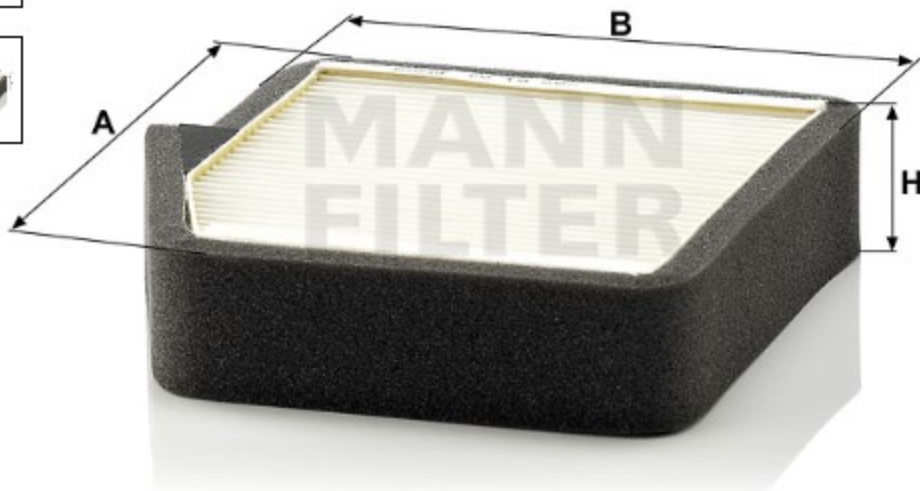

Search catalog...

CU 19 002

[Back](#)

MANN-FILTER

Application

Cross reference

### Product description

<b>Filter type</b>	Cabin Air Filter
<b>GTIN code</b>	4011558012069
<b>Delivery status</b>	Obsolete
<b>Product Details</b>	Particulate filter.
<b>Benefits</b>	What's the right cabin air filter for me?

### Dimensions (mm)

<b>A</b>	181
<b>B</b>	150
<b>H</b>	42

[Mounting Instruction](#)

[REACH information](#)