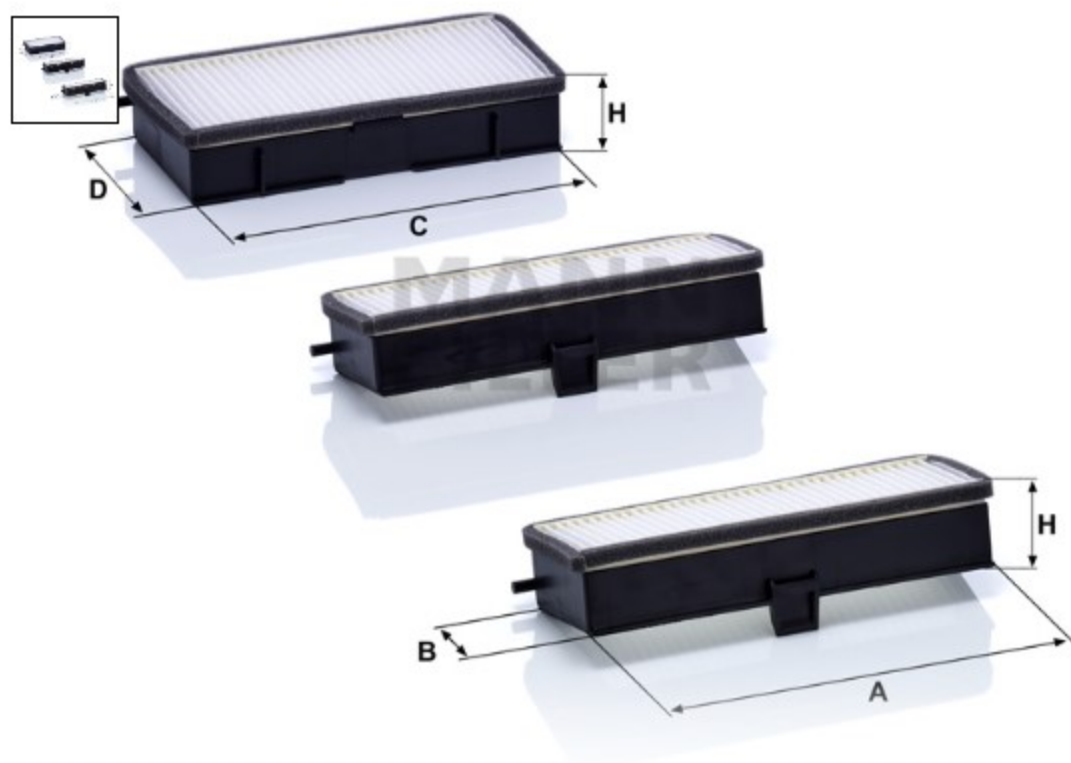

Search catalog...

CU 19 000-3

[Back](#)

MANN-FILTER

Application

Cross reference

Product description

Filter type	Cabin Air Filter
GTIN code	4011558301200
Delivery status	Available
Product Details	Set. Particulate filter.
Benefits	What's the right cabin air filter for me?

Dimensions (mm)

A	177
B	60
C	177
D	86
H	34

[Mounting Instruction](#)

360°

[REACH information](#)