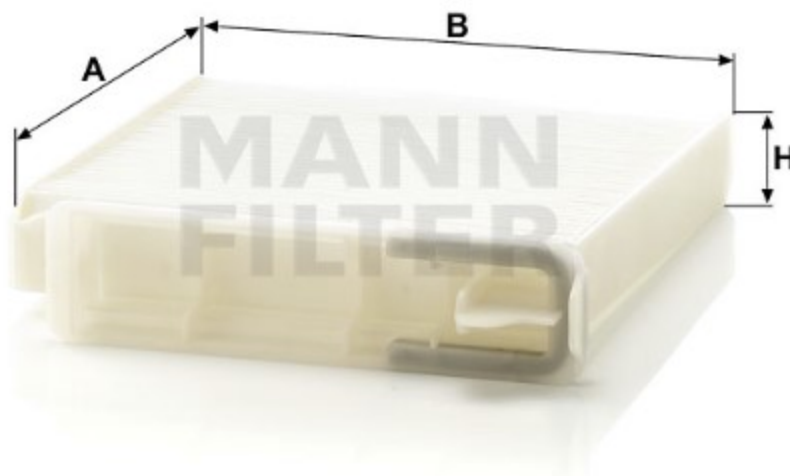

Search catalog...

CU 1829

[Back](#)

MANN-FILTER

Application

Cross reference

### Product description

<b>Filter type</b>	Cabin Air Filter
<b>GTIN code</b>	4011558316600
<b>Delivery status</b>	Available
<b>Product Details</b>	Particulate filter.
<b>Benefits</b>	What's the right cabin air filter for me?

### Dimensions (mm)

<b>A</b>	185
<b>B</b>	180
<b>H</b>	28

[Mounting Instruction](#)

[REACH information](#)