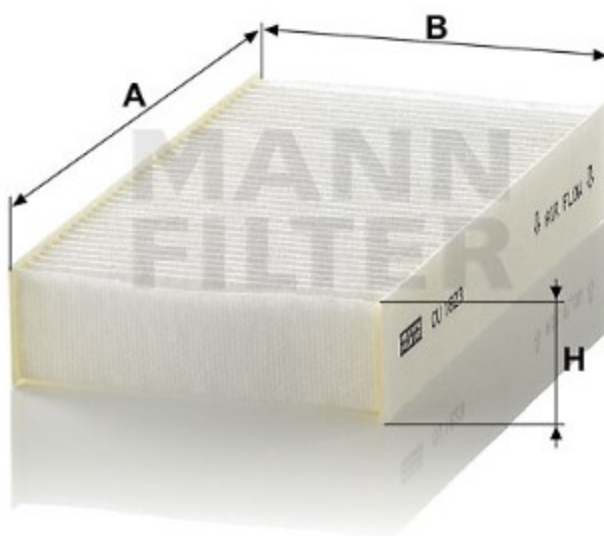

Search catalog...

CU 1823

Back

MANN-FILTER

Application

Cross reference

Product description

Filter type	Cabin Air Filter
GTIN code	4011558318208
Delivery status	Available
Product Details	Quantity per Application 2 Piece. Particulate filter.
Benefits	What's the right cabin air filter for me?

Dimensions (mm)

A	181
B	93
H	29

[Mounting Instruction](#)

360°

[REACH information](#)