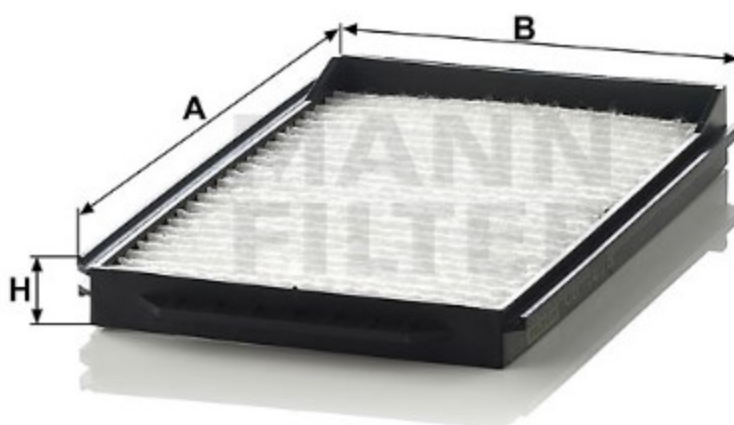

Search catalog...

CU 1806-2

[Back](#)

MANN-FILTER

Application

Cross reference

### Product description

<b>Filter type</b>	Cabin Air Filter
<b>GTIN code</b>	4011558319205
<b>Delivery status</b>	Obsolete
<b>Product Details</b>	Set. Particulate filter.

**Benefits** What's the right cabin air filter for me?

### Dimensions (mm)

<b>A</b>	171
<b>B</b>	109
<b>H</b>	14

[Mounting Instruction](#)

[REACH information](#)