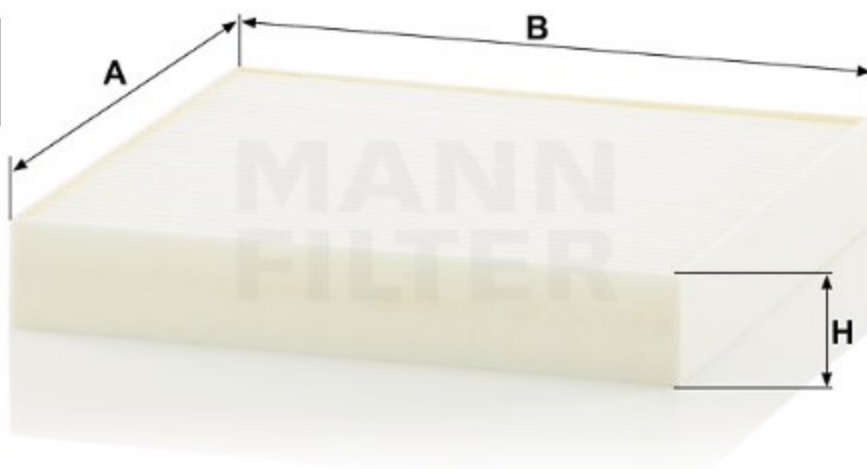

Search catalog...

CU 18 009

Back

MANN-FILTER

Application

Cross reference

### Product description

<b>Filter type</b>	Cabin Air Filter
<b>GTIN code</b>	4011558091798
<b>Delivery status</b>	Available
<b>Product Details</b>	Particulate filter.
<b>Benefits</b>	What's the right cabin air filter for me?

### Dimensions (mm)

<b>A</b>	176
<b>B</b>	179
<b>H</b>	28

[Mounting Instruction](#)

[REACH information](#)