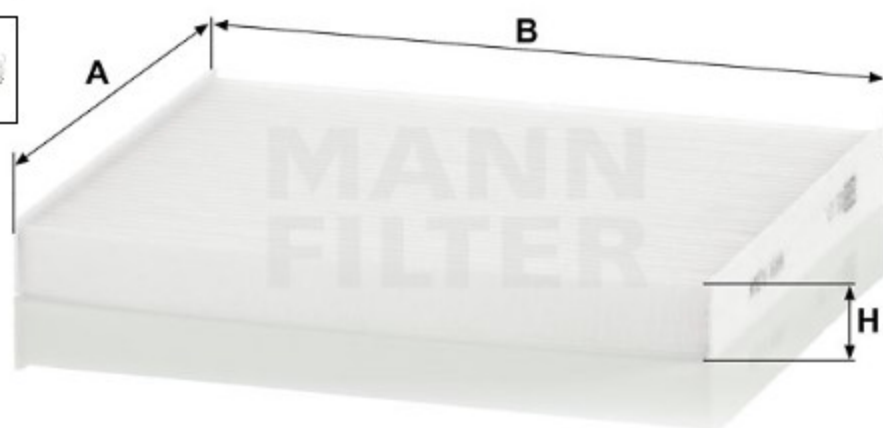

Search catalog...

CU 17 001

MANN-FILTER

Application

Cross reference

Product description

Filter type	Cabin Air Filter
GTIN code	4011558007959
Delivery status	Available
Product Details	Particulate filter.
Benefits	What's the right cabin air filter for me?

Dimensions (mm)

A	163
B	193
H	20

[Mounting Instruction](#)

[REACH information](#)