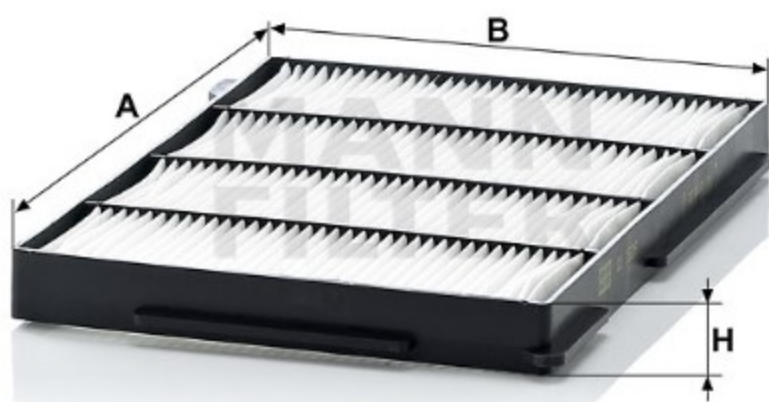

Search catalog...

CU 1526

 MANN-FILTER

 Application

 Cross reference

### Product description

<b>Filter type</b>	Cabin Air Filter
<b>GTIN code</b>	4011558001308
<b>Delivery status</b>	Available
<b>Product Details</b>	Particulate filter.
<b>Benefits</b>	What's the right cabin air filter for me?

### Dimensions (mm)

<b>A</b>	214
<b>B</b>	154
<b>H</b>	20

 [Mounting Instruction](#)

 [REACH information](#)