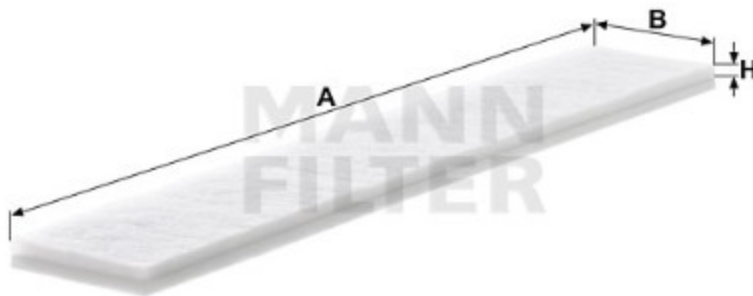

Search catalog...

CU 108 001

Back

MANN-FILTER

Application

Cross reference

### Product description

<b>Filter type</b>	Cabin Air Filter
<b>GTIN code</b>	
<b>Delivery status</b>	Not supplied individually
<b>Product Details</b>	Particulate filter.
<b>Benefits</b>	What's the right cabin air filter for me?

### Dimensions (mm)

<b>A</b>	1,080
<b>B</b>	180
<b>H</b>	20

REACH information