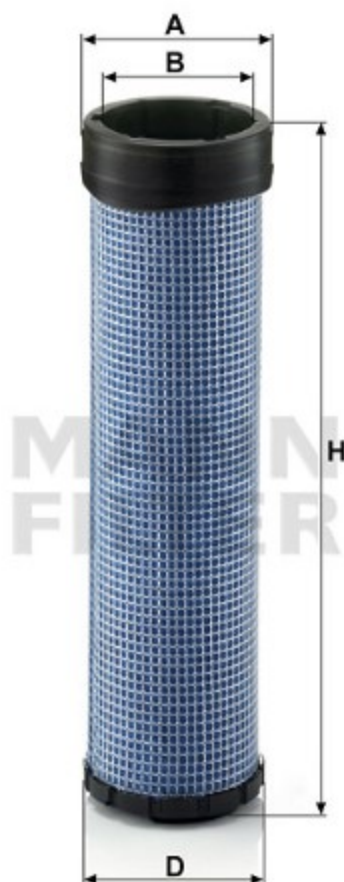

Search catalog...

CF 970

Back

MANN-FILTER

Application

Cross reference

### Product description

Filter type	Secondary element
GTIN code	4011558233907
Delivery status	Available
Primary element	C 19 397

### Dimensions (mm)

A	98
B	78
D	92
H	335

360°

REACH information