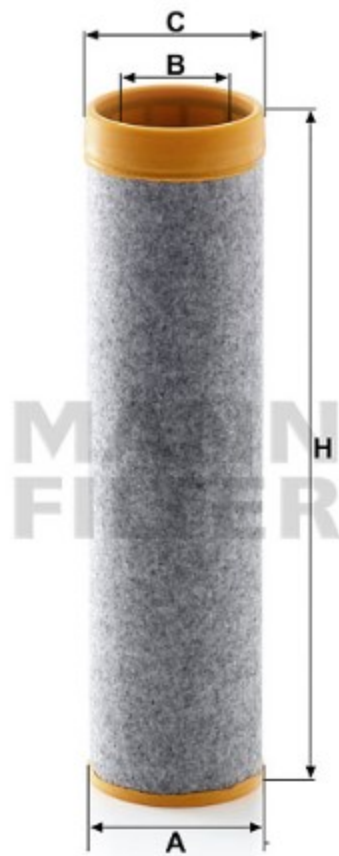

Search catalog...

CF 902

Back

MANN-FILTER

Application

Cross reference

### Product description

Filter type	Secondary element
GTIN code	4011558046675
Delivery status	Available
Primary element	C 18 902

### Dimensions (mm)

A	86
B	74
C	87
H	336

360°

REACH information