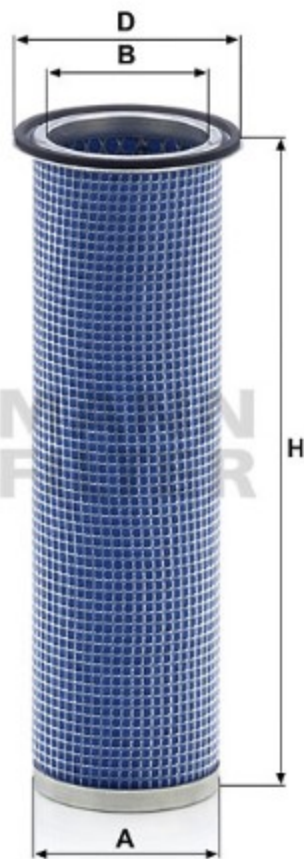

Search catalog...

CF 9002 x

Back

MANN-FILTER

Application

Cross reference

Product description

Filter type	Secondary element
GTIN code	4011558048372
Delivery status	Available
Product Details	with gasket.
Primary element	C 22 025

Dimensions (mm)

A	86
B	74
D	105
H	307

360°

REACH information