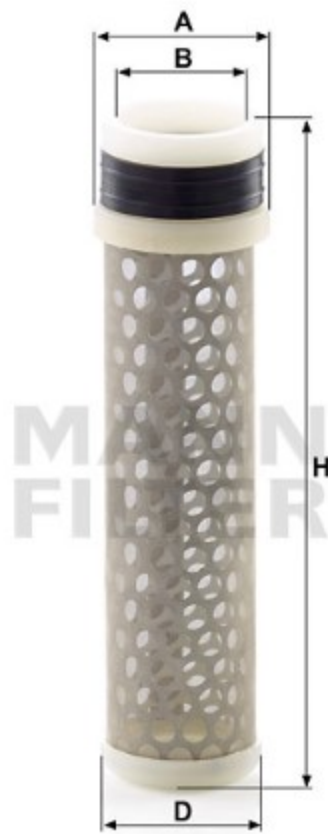

Search catalog...

CF 5001

Back

MANN-FILTER

Application

Cross reference

Product description

Filter type	Secondary element
GTIN code	4011558040864
Delivery status	Available
Primary element	C 9002

Dimensions (mm)

A	42
B	31
H	163.5

360°

REACH information