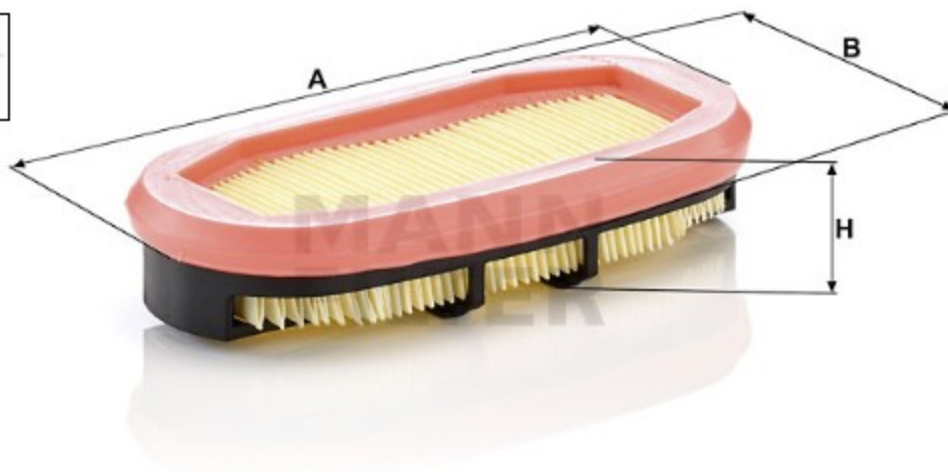

Search catalog...

CF 1941

MANN-FILTER

Application

Cross reference

Product description

Filter type	Secondary element
GTIN code	4011558062392
Delivery status	Available
Primary element	C 22 041

Dimensions (mm)

A	200
B	95
H	37

REACH information