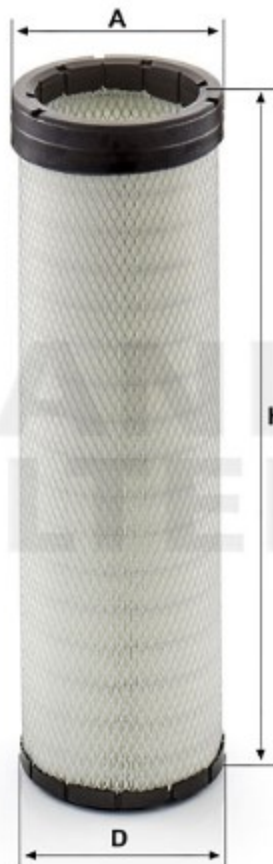

Search catalog...

CF 18 211

 MANN-FILTER

 Application

 Cross reference

### Product description

Filter type	Secondary element
GTIN code	4011558243807
Delivery status	Available
Primary element	C 32 1900/2
Primary element	C 32 1900

### Dimensions (mm)

A	180
D	174
H	564

 REACH information