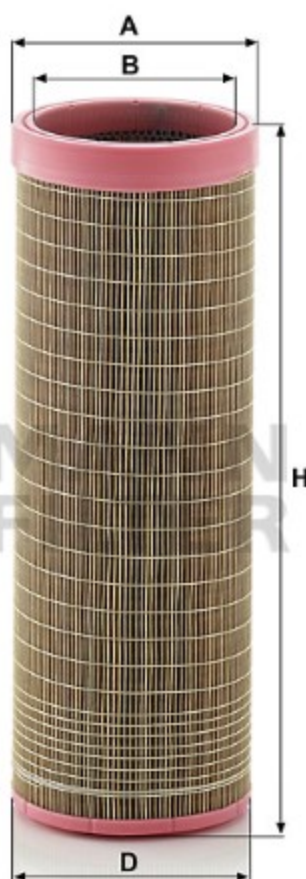

Search catalog...

CF 18 190/2

Back

MANN-FILTER

Application

Cross reference

Product description

Filter type	Secondary element
GTIN code	4011558017453
Delivery status	Available
Primary element	C 32 1700/2
Primary element	C 32 1700/3

Dimensions (mm)

A	179
B	147
D	174
H	507

REACH information