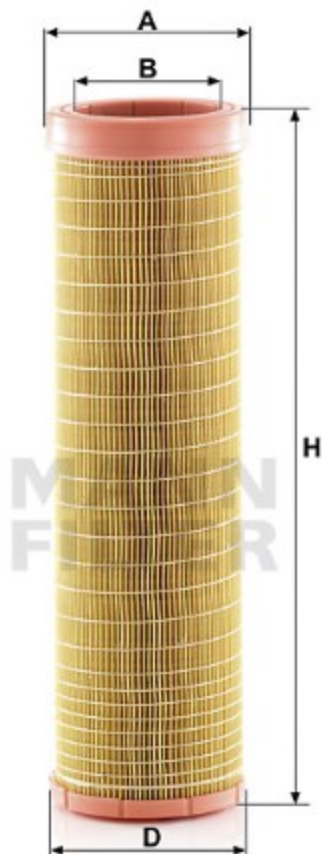

Search catalog...

CF 15 116/2

Back

MANN-FILTER

Application

Cross reference

Product description

Filter type	Secondary element
GTIN code	4011558017422
Delivery status	Available
Primary element	C 29 1420/2
Primary element	C 29 1420

Dimensions (mm)

A	144
B	113
D	150
H	502

360°

REACH information