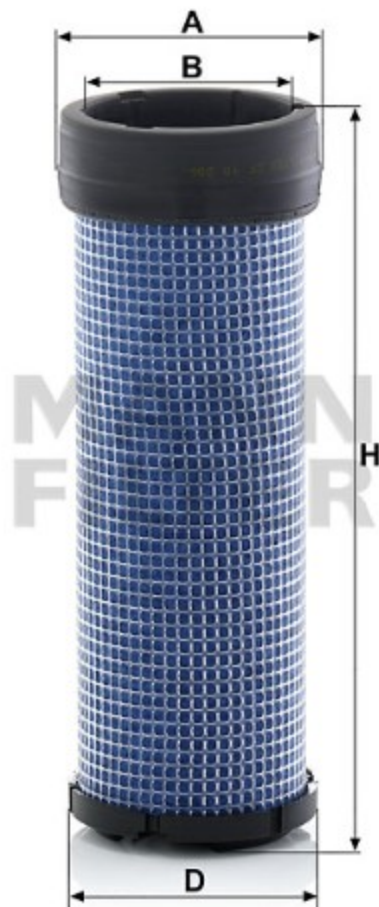

Search catalog...

CF 10 006

Back

MANN-FILTER

Application

Cross reference

### Product description

Filter type	Secondary element
GTIN code	4011558096366
Delivery status	Available
Primary element	C 16 015

### Dimensions (mm)

A	95
H	256

360°

REACH information