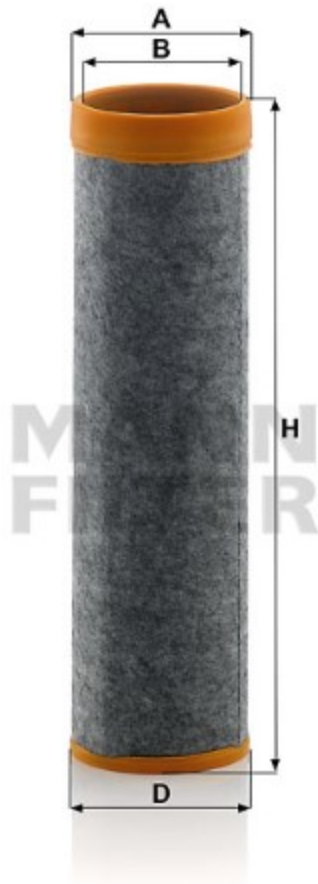

Search catalog...

CF 10 001

[Back](#)

MANN-FILTER

Application

Cross reference

Product description

Filter type	Secondary element
GTIN code	4011558028930
Delivery status	Available
Primary element	C 20 015

Dimensions (mm)

A	101
B	89
C	102
H	366

360°

REACH information