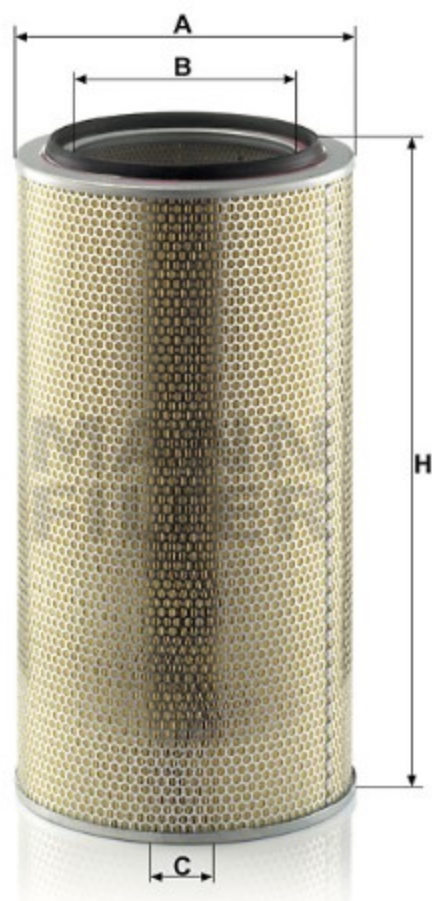

Search catalog...

C 33 920/5

MANN-FILTER

Application

Cross reference

Product description

Filter type	Air Filter
GTIN code	4011558366001
Delivery status	Available
Secondary Elements	CF 2100/1

Dimensions (mm)

A	327
B	216
C	10.5
H	621

REACH information