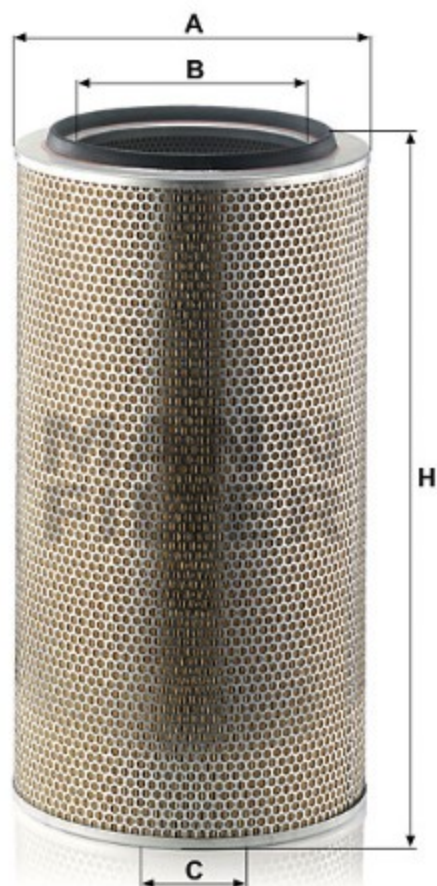

Search catalog...

C 33 920/3

 MANN-FILTER

 Application

 Cross reference

Product description

Filter type	Air Filter
GTIN code	4011558138202
Delivery status	Available
Product Details	Piclon Piclon.
Secondary Elements	CF 2100

Dimensions (mm)

A	327
B	216
C	10.5
H	621

360°

REACH information