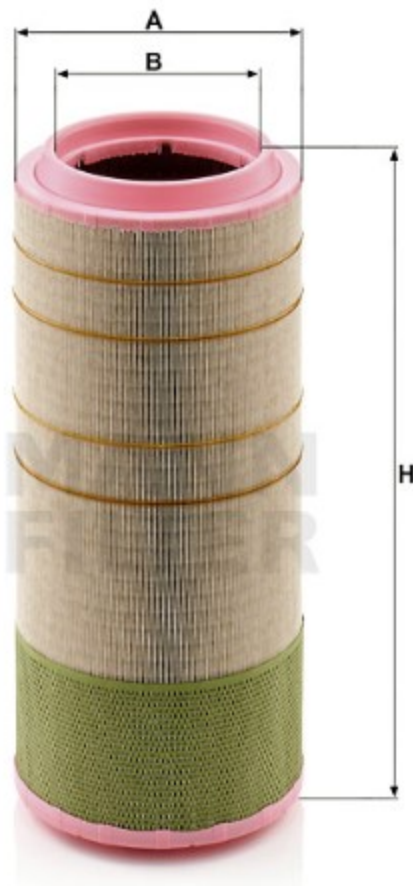

Search catalog...

C 28 1440

Back

MANN-FILTER

Application

Cross reference

Product description

Filter type	Air Filter
GTIN code	4011558227005
Delivery status	Available
Product Details	NLG Piclon NLG Piclon: 37-42.
Secondary Elements	CF 1840

Dimensions (mm)

A	282
B	200
H	628

360°

REACH information