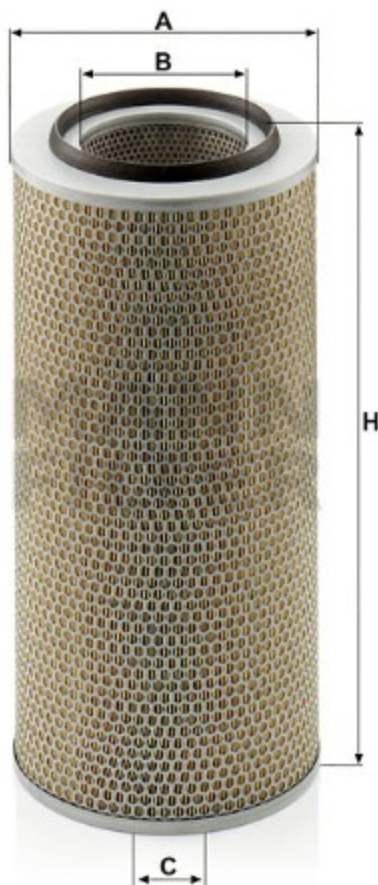

Search catalog...

C 24 650/1

MANN-FILTER

Application

Cross reference

Product description

Filter type	Air Filter
GTIN code	4011558133108
Delivery status	Available
Product Details	Piclon
Secondary Elements	CF 1300

Dimensions (mm)

A	243
B	132
C	10.5
H	498

REACH information