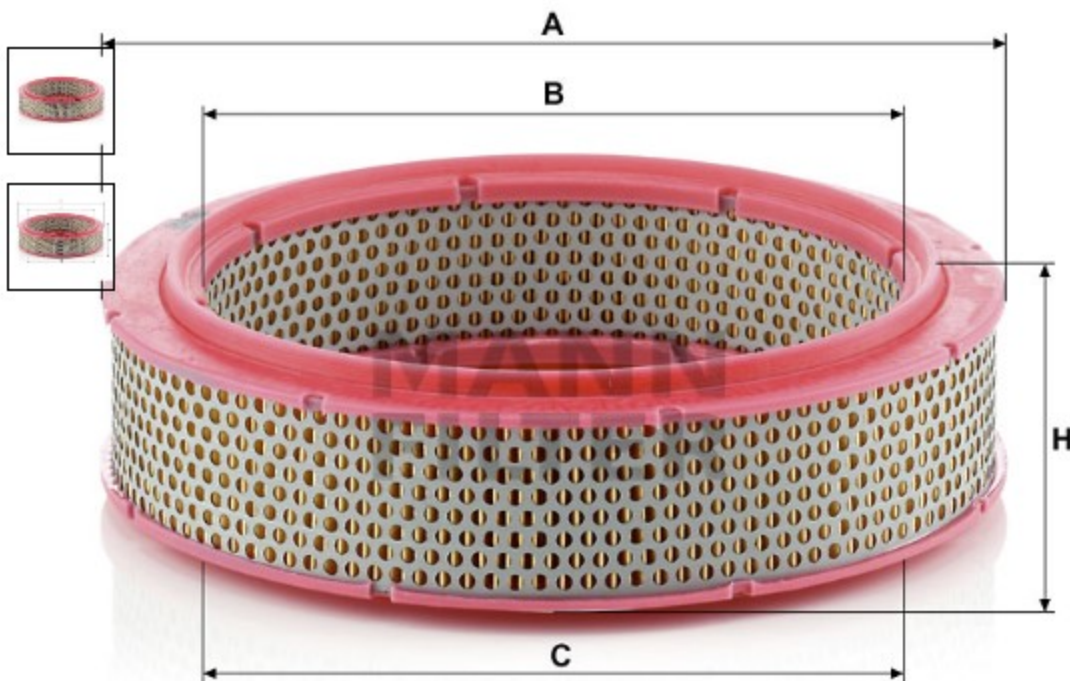

Search catalog...

C 2436/1

MANN-FILTER

Application

Cross reference

### Product description

Filter type	Air Filter
GTIN code	4011558010928
Delivery status	Available

### Dimensions (mm)

A	235
B	181
C	181
H	58

360°

REACH information