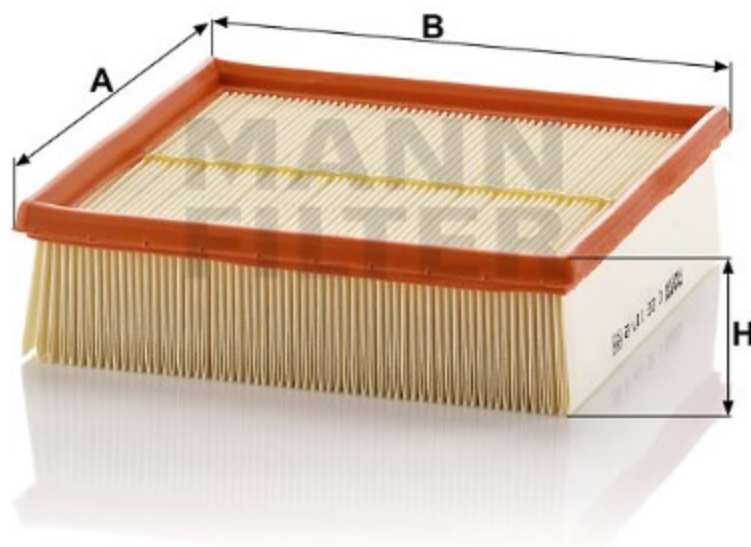

Search catalog...

C 22 117/2

Back

MANN-FILTER

Application

Cross reference

Product description

Filter type	Cabin Air Filter
GTIN code	4011558188108
Delivery status	Obsolete
Product Details	Particulate filter.

Dimensions (mm)

A	213
B	213
H	57

REACH information